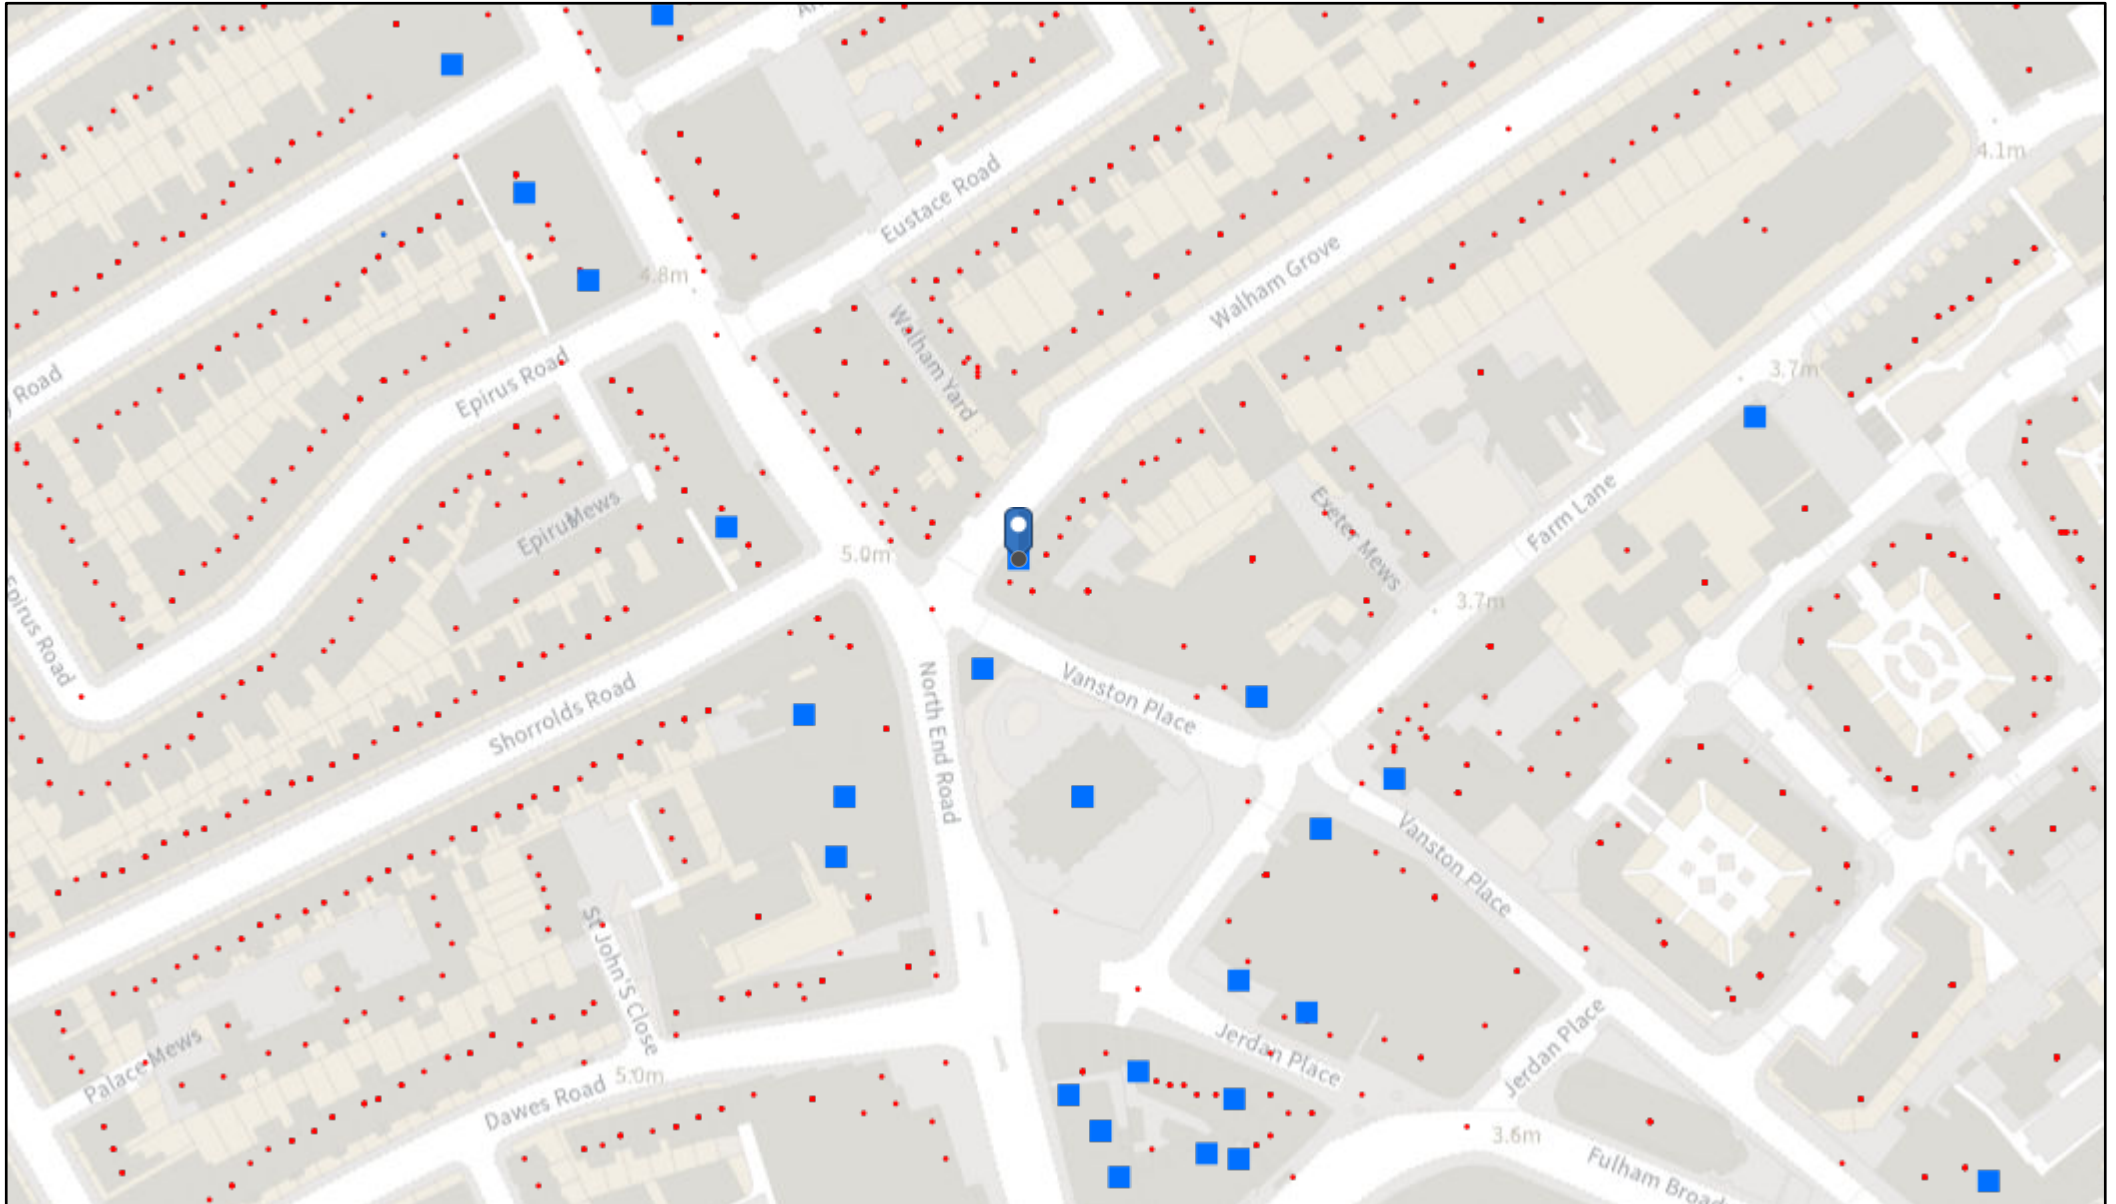

eGIS Web Map

23/08/2023, 10:22:46

- Licensing Points
 - Within Borough
 - Out of Borough
- Property Gazetteer

LICENCE NO	TRADING AS	ADDRESS	ACTIVITY	Monday to Sunday	Monday	Tuesday	Weds	Thursday	Friday	Saturday	Sunday
2013/01213/LAPR	Dance Attic Studios	368 North End Road SW6 1LY	Performance of Dance		09:00:00 - 23:00:00	09:00:00 - 23:00:00	09:00:00 - 23:00:00	09:00:00 - 23:00:00	09:00:00 - 01:00:00	09:00:00 - 01:00:00	09:00:00 - 22:30:00
			Exhibition of a Film		09:00:00 - 23:00:00	09:00:00 - 23:00:00	09:00:00 - 23:00:00	09:00:00 - 23:00:00	09:00:00 - 23:00:00	09:00:00 - 23:00:00	09:00:00 - 22:30:00
			Performance of Live Music						18:00:00 - 23:00:00	18:00:00 - 23:00:00	18:00:00 - 22:30:00
			Playing of Recorded Music		09:00:00 - 23:00:00	09:00:00 - 23:00:00	09:00:00 - 23:00:00	09:00:00 - 23:00:00	09:00:00 - 01:00:00	09:00:00 - 01:00:00	09:00:00 - 22:30:00
			Performance of a Play							18:00:00 - 23:00:00	18:00:00 - 22:30:00
			Provision of Late Night Refreshment						23:00:00 - 01:00:00	23:00:00 - 01:00:00	
			Sale of Alcohol On the Premises		09:00:00 - 23:00:00	09:00:00 - 23:00:00	09:00:00 - 23:00:00	09:00:00 - 23:00:00	09:00:00 - 01:00:00	09:00:00 - 01:00:00	09:00:00 - 22:30:00
2023/00454/LAPR	Nando's	348 North End Road SW6 1NB	Provision of Late Night Refreshment	23:00:00 - 23:30:00							
			Sale of Alcohol On and Off the Premises	11:30:00 - 23:00:00							
2012/01633/LAPR	Kentucky Fried Chicken	326 North End Road SW6 1NF	Provision of Late Night Refreshment		23:00:00 - 23:30:00	23:00:00 - 23:30:00	23:00:00 - 23:30:00	23:00:00 - 23:30:00	23:00:00 - 23:30:00	23:00:00 - 23:30:00	
2015/00128/LAPR	Savers Health And Beauty Limited	332 - 334 North End Road SW6 1NF	Sale of Alcohol Off the Premises		09:00:00 - 19:00:00	09:00:00 - 19:00:00	09:00:00 - 19:00:00	09:00:00 - 19:00:00	09:00:00 - 19:00:00	09:00:00 - 19:00:00	10:00:00 - 18:00:00
2023/01281/LAPR	Redback	490 - 492 Fulham Road SW6 5NH	Performance of Dance	09:00:00 - 02:00:00							
			Exhibition of a Film	09:00:00 - 02:00:00							
			Indoor Sporting Event	09:00:00 - 02:00:00							
			Performance of Live Music	09:00:00 - 02:00:00							